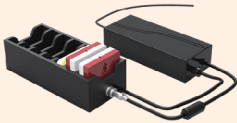

iMarker Smart and Fully Automated

“Placement” Indication

With the newest technology applied to our Smart Display Surface, our iMarker is able to detect its own location and alerts when the wrong placement has been made. This simple alert will eliminate the chances of playing of the wrong hand of cards.

“Parking” Indication

Not only placement can be detected, the “parking” of the iMarker during idle time can be detected and alerted too. This will further wipe out the slightest possibility of dealing with wrong cards.

Smart Battery Management

iMarker runs on battery and will be turned off when turned upside down. Also, an indicator will go on when battery reaches below 10%.

Charging Station

iMarker takes couple of hours to fully charge and can function for 2 days of continuous usage.

Plug-and-Play Smart Display Surface and iMarker is basically a plug-and-play product that can be used right out of the box

Tech Specs

Smart Display Surface

Thickness
0.05 cm

Lifespan
10,000 hrs