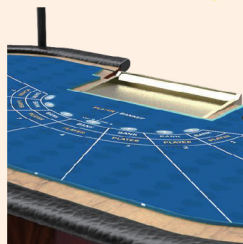

ELEGANT DISPLAY

For Each Baccarat Game

Major Components

Smart Display Surface 0.05 cm thin surface that is compatible with 3 major popular brand of shoe (Angel Eye, Bee Shoe and iShoe). Lights up the whole area of result during the end of each game.

Communicates with our iMarker. Easy to install, is definitely one of its kind.

iMarker

Communicates with our Smart Display Surface, sends out alert when misplaced into any wrong area to affect the game result.

Charging Station

Charging of iMarker takes place within a Charging Station that can charge 4 pairs of iMarkers at the same time.

Plug-and-Play Controller

A Controller that can hang underneath the table. Smart Display Surface connects easily with our Controller.