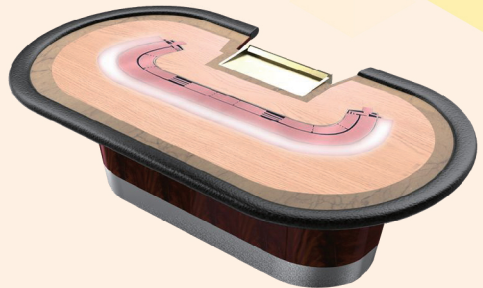

### iMarker

Dimensions:  
15 cm x 5 cm x 10 cm

Weight:  
1 g

Charging:  
1,000 times

## Each set of Baccarat Smart Display Surface comes with:

- Smart Display Surface
- iMarker x 2
- Charging Station