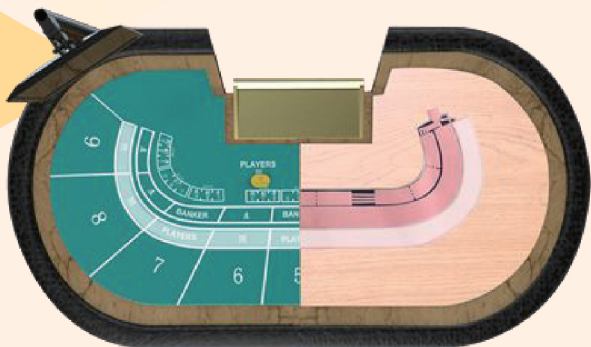

### **iMarker**

Communicates with our Smart Display Surface, sends out alert when misplaced into any wrong area to affect the game result.

### **Charging Station**

Charging of iMarker takes place within a Charging Station that can charge 4 pairs of iMarkers at the same time.

### **Plug-and-Play Controller**

A Controller that can hang underneath the table. Smart Display Surface connects easily with our Controller.