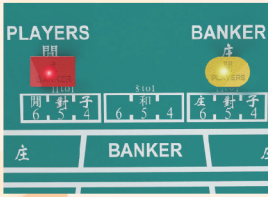

### **Plug-and-Play Controller**

A Controller that can hang underneath the table. Smart Display Surface connects easily with our Controller.

### **Light takes form of any Shapes**

Our light takes form as a 0.05 cm thin pad that can just slip right under the flannel and light up the area. Its so innovative and elegant that your players will play non-stop.

## “Placement” Indication

With the newest technology applied to our Smart Display Surface, our iMarker is able to detect its own location and alerts when the wrong placement has been made. This simple alert will eliminate the chances of playing of the wrong hand of cards.